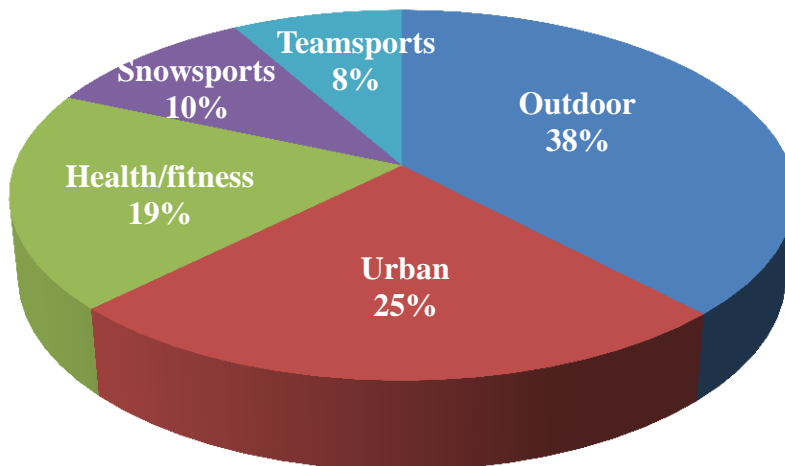

Taiwan Select in ISPO MUNICH – Exhibits Category

Taiwan Select organized by Taiwan Textile Federation, features 195 innovative products of textiles, apparel and trims for Outdoor, Snowsports, Teamsports, Health/Fitness and Urban segments from 31 Taiwan suppliers at ISPO MUNICH 2020, the world’s largest trade fair for sporting goods.

Category of exhibits in Taiwan Select

*Number of suppliers : 31

*Number of products : 195

Category	Number of exhibits	Percentage
Outdoor	74	38%
Urban	48	25%
Health/Fitness	37	19%
Snow sports	20	10%
Team sports	16	8%
Total	195	100%

Taiwan Select in ISPO MUNICH – Visitors Preference

This year, around 800 visitors from a wide variety of countries such as Germany, USA, Pakistan, Sri Lanka, Great Britain and the Russian Federation visited our booth. 92 visitors have used the digital scanning system for sourcing and selected 804 exhibits in total. On average, each visitor selected 8.7 exhibits.

Result of visitors' selection

*Number of buyers: 92

*Number of selection: 804

Category	Click-through rate	Percentage
Outdoor	247	31%
Urban	245	30%
Health/Fitness	182	23%
Team sports	77	9%
Snow sports	53	7%
合計	804	100%