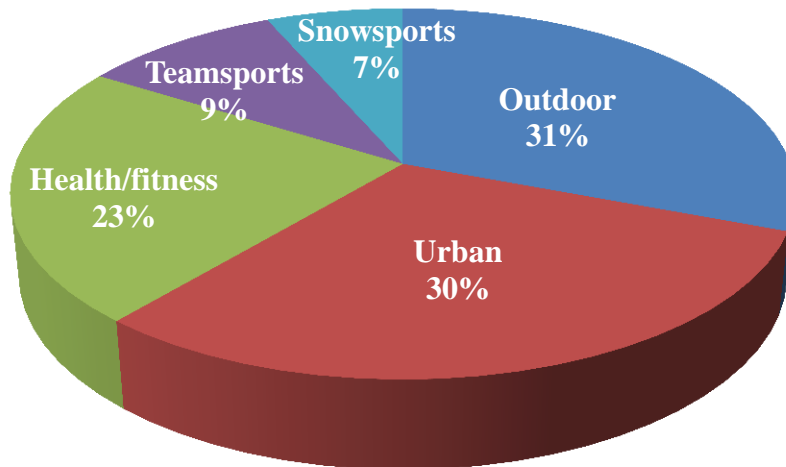

Taiwan Select in ISPO MUNICH – Exhibits Category

Taiwan Select organized by Taiwan Textile Federation, features 195 innovative products of textiles, apparel and trims for Outdoor, Snowsports, Teamsports, Health/Fitness and Urban segments from 31 Taiwan suppliers at ISPO MUNICH 2020, the world’s largest trade fair for sporting goods.

Category of exhibits in Taiwan Select

*Number of suppliers : 31

*Number of products : 195

Category	Number of exhibits	Percentage
Outdoor	74	38%
Urban	48	25%
Health/Fitness	37	19%
Snow sports	20	10%
Team sports	16	8%
Total	195	100%

Taiwan Select in ISPO MUNICH – Visitors Preference

This year, around 800 visitors from a wide variety of countries such as Germany, USA, Pakistan, Sri Lanka, Great Britain and the Russian Federation visited our booth. 92 visitors have used the digital scanning system for sourcing and selected 804 exhibits in total. On average, each visitor selected 8.7 exhibits.

Result of visitors' selection

*Number of buyers: 92

*Number of selection: 804

Category	Click-through rate	Percentage
Outdoor	247	31%
Urban	245	30%
Health/Fitness	182	23%
Team sports	77	9%
Snow sports	53	7%
合計	804	100%